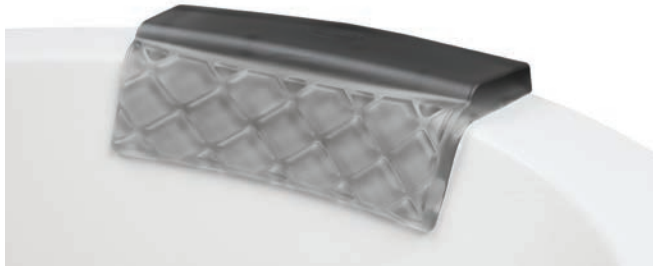

ACCESSORIES

LENIRE™ LUXURY PILLOW

Lenire, Italian for soothe, is the name of this ultimate bathtub companion made with Technogel® to enhance the relaxation process.

- Adhesive backing adapts to curved and straight surfaces and is repositionable
- Provides comfort to the head and neck area