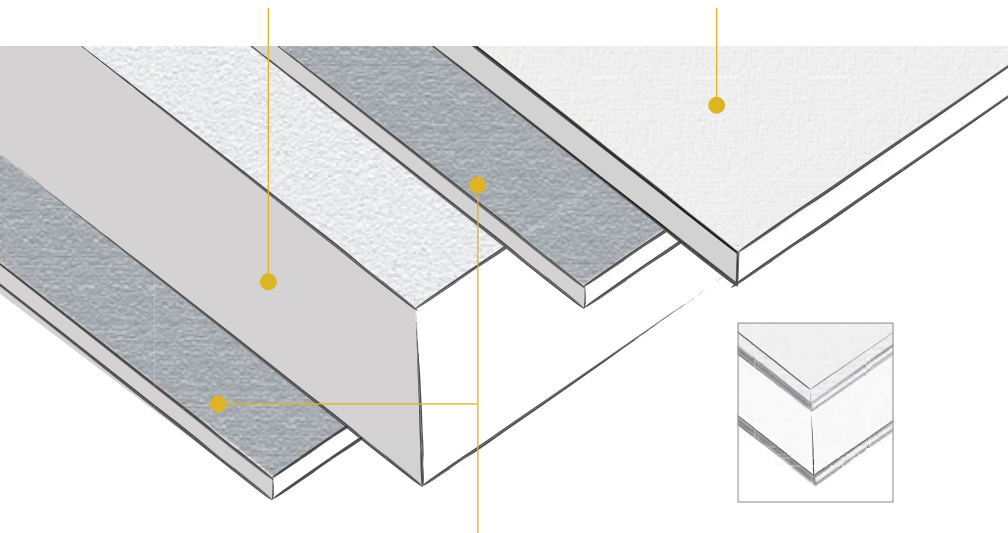

DESIGNER SHOWER WALLS

Enduring styles and touchable textures combine with a matte finish to lend warmth and depth to any shower space. Imported from Italy, Jacuzzi® Shower Walls are quality designed, engineered and constructed.

SCRATCH AND WEAR-AND-TEAR RESISTANT

Its density makes it resistant to scratches and wear

UV-RESISTANT

Will not fade or discolor from sun exposure

HYGIENIC AND EASY TO CLEAN

Non-porous surface embedded with silver ions has antimicrobial properties. Grout-free installation makes cleaning a breeze

IMPACT-RESISTANT

Durable materials preserve the beauty longer

BUILT WITH TRI-TEK™ COMPOSITE WALL PANELS

Regenerate your shower space. Start with strong, attractive and durable Jacuzzi® Tri-Tek™ wall panels.

Panels are installed over new surfaces and trimmed to fit for custom sizes. The no-mess panels are ready for professional installation, usually in just one day. Coordinating trim kits are available for finishing shower windows.

Sturdy core of high-density closed-cell PVC for insulation from noise and temperature

Antimicrobial surface layer with embedded silver ions that continuously protect against bacteria

Two layers of aluminum backing to provide reinforcement and structural integrity