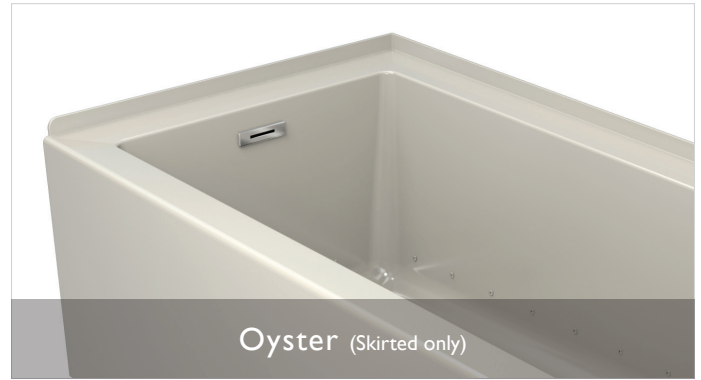

WP

WHIRLPOOL

Jacuzzi® jet systems push high volumes of water uniquely mixed with air into a swirling bath

UPGRADE

WHISPER+ TECHNOLOGY™

Reduces noise and vibration 66% while using 60% less energy for a peaceful & eco-friendly bath**

COLOR OPTIONS

FEATURES

- High-gloss acrylic material
- Whirlpool baths available with pre-installed color-matched or chrome jet trim rings
- Drop-in and freestanding models accommodate deck-mount faucet installation
- Tru-level™ base
- Slip-resistant bottom