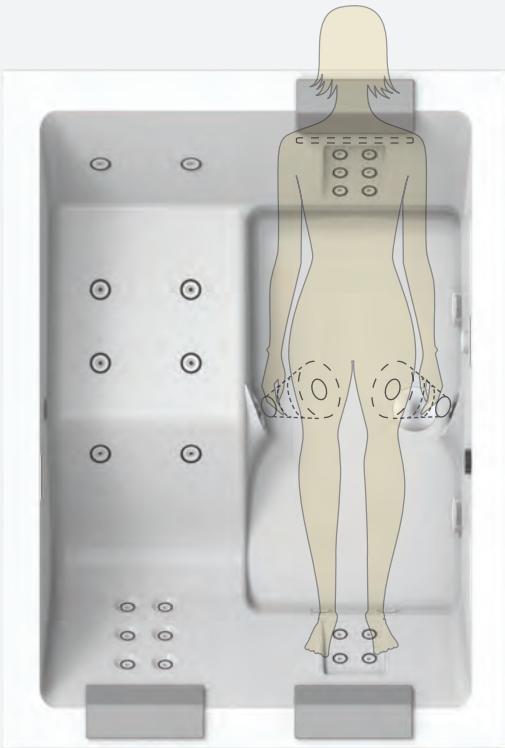

ELARA® PLUS – Hydrotherapy Circuit

The Lounge

The Lounge seat provides the full-body hydromassage experience needed after a strenuous workout. Comprised of six back jets, two hamstring jets, four calf jets and two foot jets, this will become the most desirable seat in the house.

The Waterfall

The neck-massaging Waterfall seat envelops the body from above—the perfect escape after a long day at work. Comprised of a fully-adjustable massage waterfall, six back jets, two TargetPro™ leg jets and two foot jets, your upper body will thank you while the rest of your body benefits from hydromassage.

Rotated View

A dramatic cascade of water caresses the neck area in the Waterfall seat. The LED-lit flow is fully adjustable to meet your individual needs.

The Blissful Back

The Blissful Back seat gives those stubborn knots some TLC after a day of lifting or running errands. Comprised of four back jets, two lower lumbar jets, two TargetPro™ leg jets and two foot jets, this seat provides laser-sharp focus on the areas where you need it most.

SPECIFICATIONS

DIMENSIONS

79"L x 59"W x 25.5"H

COLOR

White With Chrome Jet Trim Rings

INSTALLATION

Drop-In or Undermount

EXPERIENCES