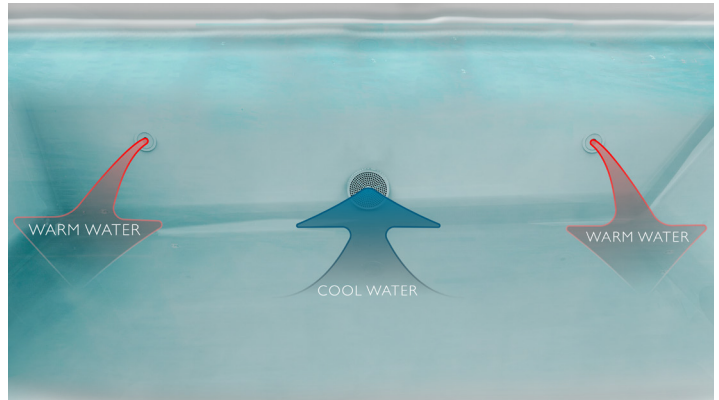

The Bianca™ bathtub accommodates most floor-mount and wall-mount faucets.

## HEATED SOAK

The new Heated Soak experience allows for a longer soak without adding more hot water.

Two mini jets circulate warm water continuously for a long, relaxing soak. This new experience is available with or without chromatherapy.