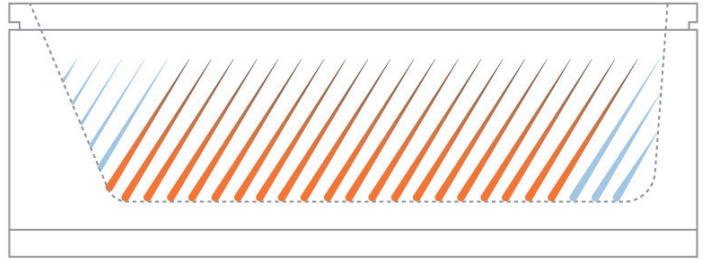

## HEATED SOAK

The new Heated Soak experience allows for a longer soak without adding more hot water.

Two mini jets circulate warm water continuously for a long, relaxing soak. This new experience is available with or without chromatherapy.