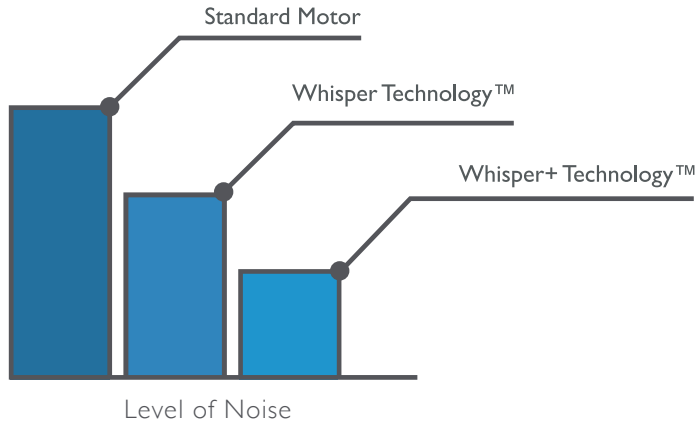

Whisper⁺

The Bianca™ Freestanding Whirlpool Bath features Whisper+ Technology™. This unique technology **reduces the noise and vibration associated with standard whirlpool baths up to 66%***, making the sound of moving water a true pleasure for the ear, like the waves of the ocean. You may both feel and hear the stresses of the day dissolve.

In addition, **Whisper+ Technology™ uses 60% less energy** than a standard heated whirlpool system.** The efficient brushless pump motor transfers heat energy back into the water, maintaining your water temperature.

Whisper+ Technology™ takes quiet to a new level by mounting the pump motor on the exclusive Whisper Technology™ vibration-reducing base. Think of it as two levels of supreme silence.

**Based on results at a 3rd party test facility. Elara® standard 120V whirlpool bath with heater vs. Elara® Whisper+ Technology™ 120V whirlpool bath