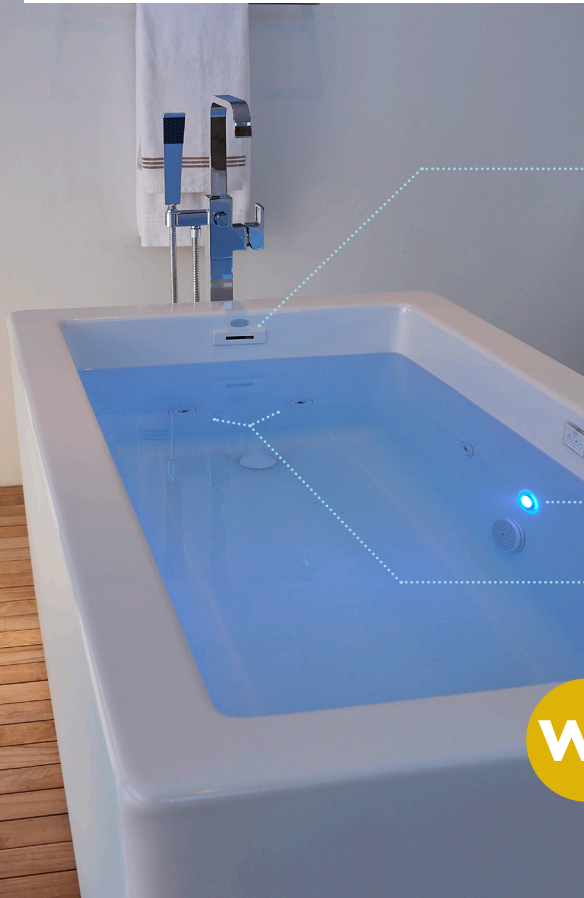

JETTED BATHTUB IN A FREESTANDING DESIGN

LINEAR OVERFLOW

SLEEK ELECTRONIC
CONTROLS STANDARD

CHROMATHERAPY

SLIMPRO® JETS

WP

JACUZZI, the original inventor of the hydro-massage bath, now makes it possible to match your love for freestanding design with the ultimate luxury of a jetted whirlpool bathtub.

The **BIANCA™** Freestanding Whirlpool Bath features ten SlimPro® jets that offer Aqualibrium™ — the perfect balance of air and water resulting in a powerful, yet comfortable massage.

The positioning of the SlimPro® jets optimizes the massage in areas where your body needs it most, while their flush-mount installation maximizes comfort and offers a subtle look. The jet system is fully enclosed within the walls of the bathtub, eliminating the need for remote equipment or make-shift cabinetry.